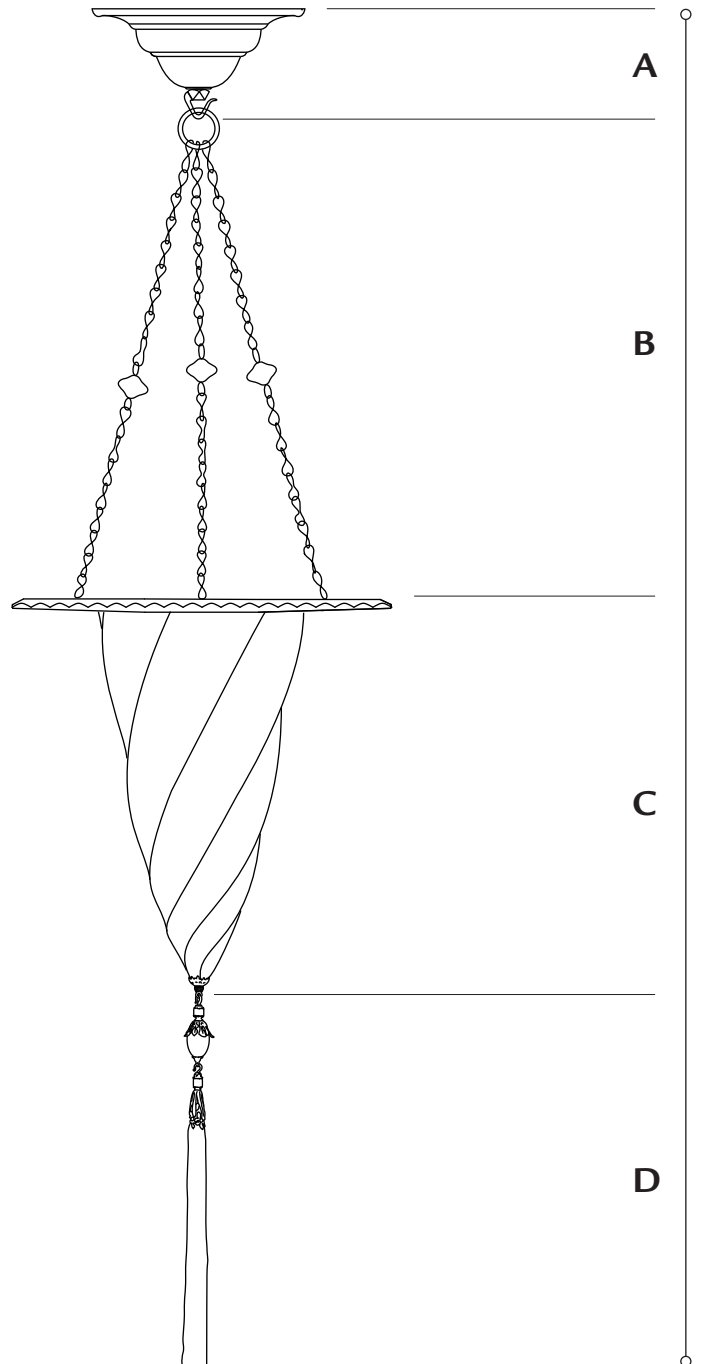

◆ ATELIER **FORTVNY** VENEZIA ◆

produced & distributed by Venetia Studium S.r.l. San Marco, 2425 . 30124 Venezia - Italy p+39 041 5236953 . info@fortuny.it
www.fortuny.it

FORTVNY CESENDELLO

glass . shade ø 7 1/2 in. (cm 19,2)
metal ring ø 11 1/4 in. (cm 28,5)

art. G 029 CEC - 1

- A. ceiling attachment** 4 in. (cm 10)
(hook and ring included)
- B. chains' s lenght** 14 1/2 in. (cm 37)
minimum 7 7/8 in. (cm 20)
- C. shade** 11 3/4 in. (cm 30)
(metal tip included)
- D. tassel** 11 in. (cm 28)

standard overall height 41 in. (cm 105)
minimum 34 5/8 in. (cm 88)

weight lb.4 oz.7 (2 kg)

suggested wattage 1 x max 60W

voltage 110/120V: E12 socket . 220/240V: E14 socket

◆ ATELIER **FORTVNY** VENEZIA ◆

art. G 029 CEC - 2

A.	4 in. (cm 10)
B. chains' s lenght	14 1/2 in. (cm 37)
minimum	7 7/8 in. (cm 20)
C. shade	11 3/4 in. (cm 30)
(metal tip included)	
D. tassel	11 in. (cm 28)
E. wall sconce \varnothing	6 1/4 in. (cm 16)
F. breadth	11 3/4 in. (cm 30)