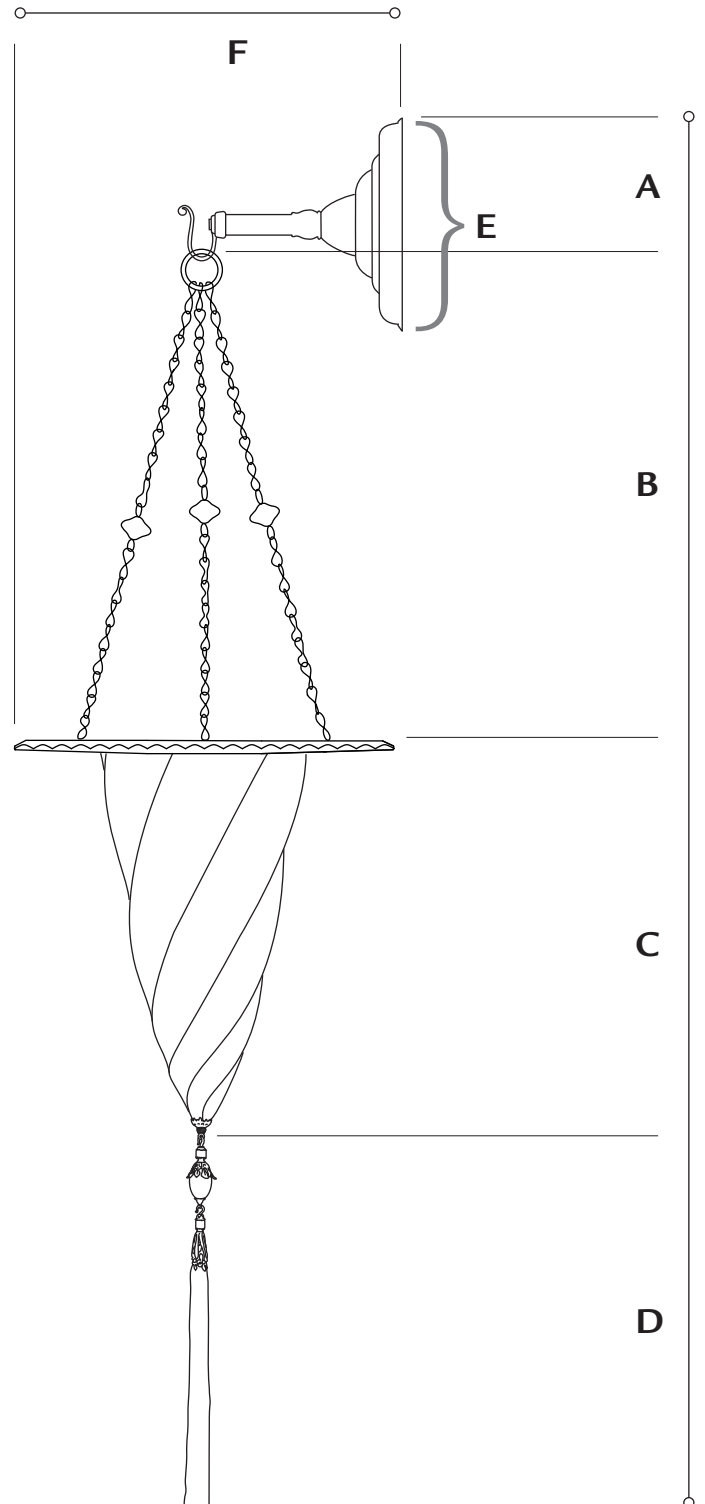

art. G 029 CEC - 1

- A. ceiling attachment** 4 in. (cm 10)
(hook and ring included)
- B. chains' s lenght** 14 1/2 in. (cm 37)
minimum 7 7/8 in. (cm 20)
- C. shade** 11 3/4 in. (cm 30)
(metal tip included)
- D. tassel** 11 in. (cm 28)

standard overall height 41 in. (cm 105)
minimum 34 5/8 in. (cm 88)

weight lb.4 oz.7 (2 kg)

suggested wattage 1 x max 60W

voltage 110/120V: E12 socket . 220/240V: E14 socket

◆ ATELIER **FORTVNY** VENEZIA ◆

art. G 029 CEC - 2

A.	4 in. (cm 10)
B. chains' s lenght	14 1/2 in. (cm 37)
minimum	7 7/8 in. (cm 20)
C. shade	11 3/4 in. (cm 30)
(metal tip included)	
D. tassel	11 in. (cm 28)
E. wall sconce \varnothing	6 1/4 in. (cm 16)
F. breadth	11 3/4 in. (cm 30)

standard overall height 41 in. (cm 105)
minimum 34 5/8 in. (cm 88)

weight lb.4 oz.7 (2 kg)

suggested wattage 1 x max 60W

voltage 110/120V: E12 socket . 220/240V: E14 socket