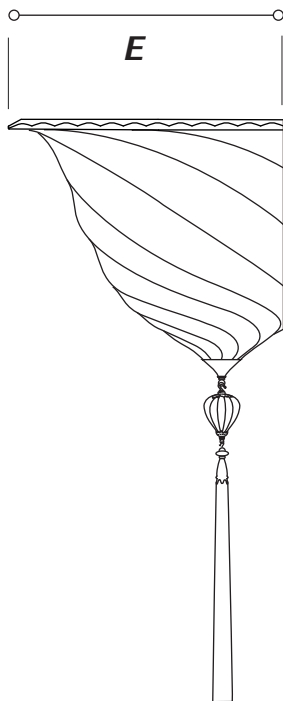

◆ A T E L I E R **FORTVNY** V E N E Z I A ◆

produced & distributed by Venetia Studium S.r.l. San Marco, 2425 . 30124 Venezia - Italy p+39 041 5236953 . info@fortuny.it
www.fortuny.it

FORTVNY SAMARKANDA

glass . shade ø 16 in. (cm 40,5)

art. G 041 AP

A. shade 10 1/4 in. (cm 26)
(metal tip included)

B. glass drop with rayon tassel 11 in. (cm 28)

E. breadth 10 1/4 in. (cm 26)

standard overall height 21 in. (cm 54)

weight lb.6 oz.10 (3 kg)

suggested wattage 1 x max 100W