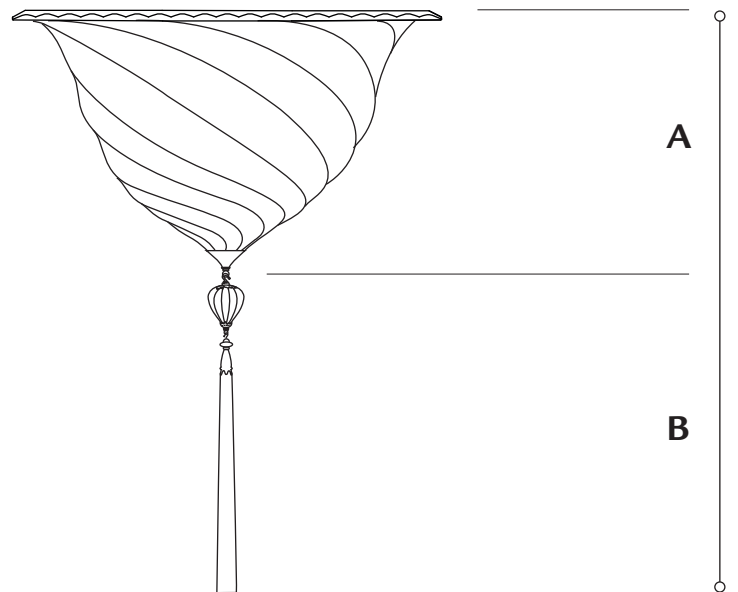

art. G 041 AP

A. shade 10 1/4 in. (cm 26)
(metal tip included)

B. glass drop with rayon tassel 11 in. (cm 28)

E. breadth 10 1/4 in. (cm 26)

standard overall height 21 in. (cm 54)

weight lb.6 oz.10 (3 kg)

suggested wattage 1 x max 100W